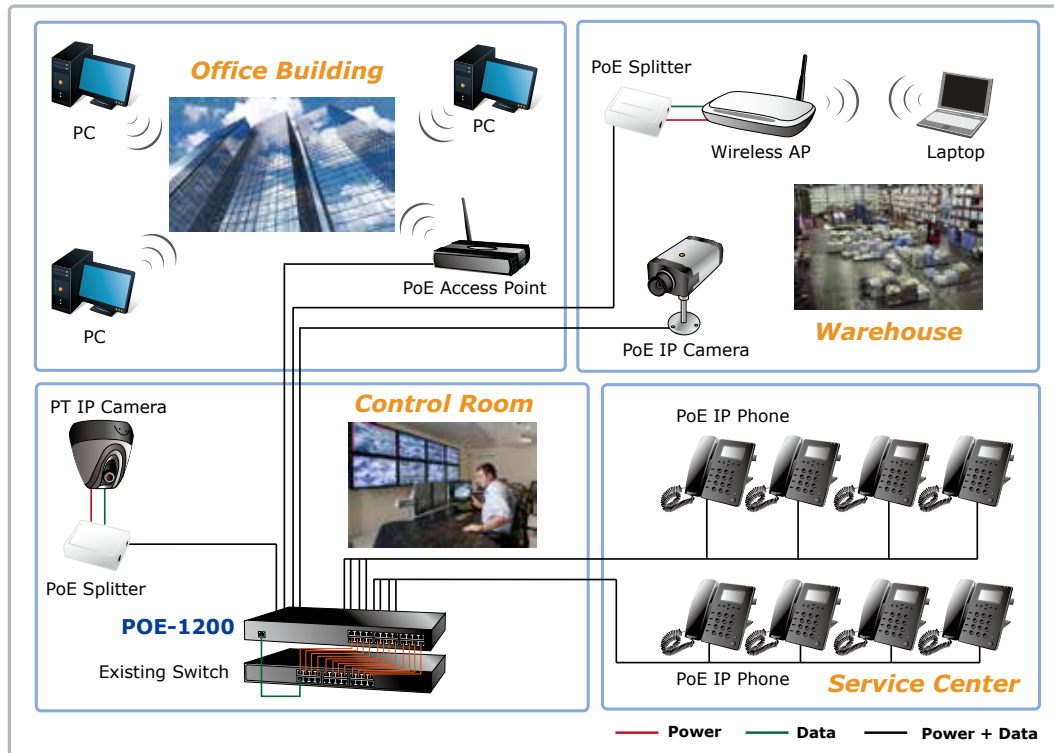

Friendly, Simple Web Management Interface

To efficiently manage the powered devices, the POE-1200 provides Web management interface in which administrators can use the functions including port enable / disable, port priority, system configuration and user name / password change, and comes with smart features for powered device. The PoE injector hub can automatically detect the power status of each port and show messages on its Web management interface. These features also provide a cost-effective way to manage the device via Internet whenever you are at work or at home.

Hardware

- 19-inch rack mountable; 1U height
- Reset button for reset to default setting and system reboot
- LED indicators for PoE ready and PoE activity

Standard Compliance

- IEEE 802.3 10Base-T
- IEEE 802.3u 100Base-TX
- IEEE 802.3af Power over Ethernet
- FCC Part 15 Class A, CE

Application

PoE Injector Hub

For the places hard to find the power outlet, the PoE-1200 provides the easiest way to power up your PoE Ethernet devices. To control the power system of your networking devices, the PoE-1200 can directly co-work with PLANET PoE VoIP phone and PoE wireless AP products to build telephony and wireless integrated networking in the office. Furthermore, the POE-1200 can be directly connected to any third party IEEE 802.3af devices and Ethernet switch installed 100 meters away.