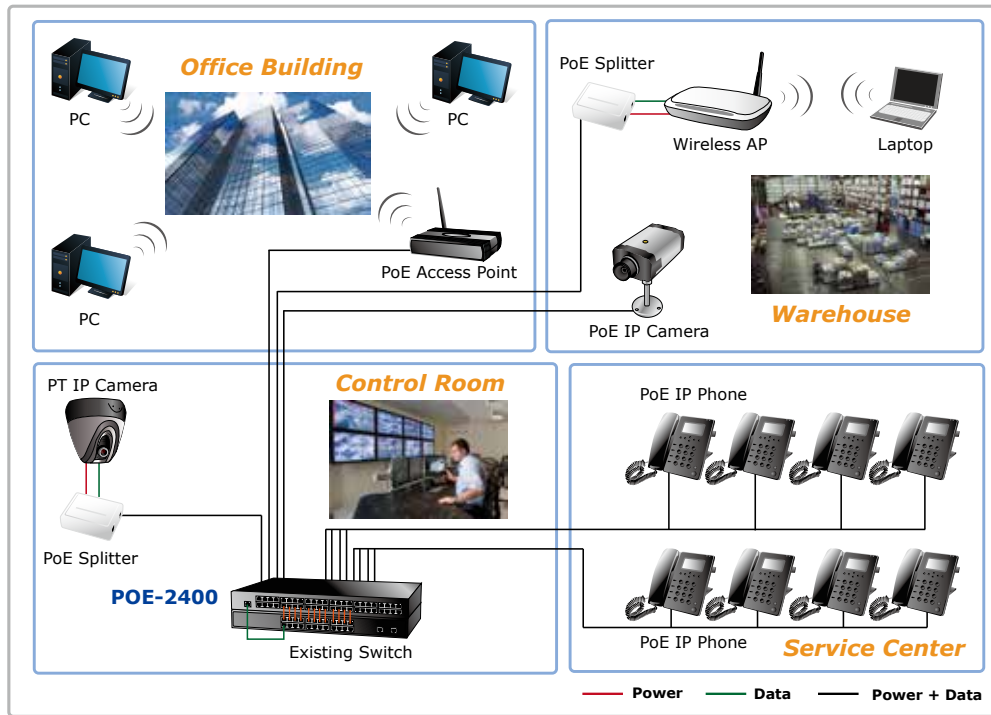

Friendly, Simple Web Management Interface

To efficiently manage the powered devices, POE-2400 provides web management interface in which administrators can use the functions including port enable/disable, port priority, system configuration and user name / password change, and with smart features for powered device. The PoE injector hub can auto detect the power status of each port and show messages on its Web management interface. These features also provide a cost-effective way to manage the device via Internet whenever you are at work or at home.

PoE Management

- Total PoE power budget control
- Per port PoE function enable/disable
- PoE port power feeding priority
- Per PoE port power limit
- PD classification detection

Management

- Web interface for remote management
- Firmware upgrade through Web interface
- PLANET Smart Discovery utility
- SNMP Trap for alarm notification of events

Hardware

- 19-inch rack mountable; 1U height
- Reset button for reset to default setting and system reboot
- LED indicators for PoE ready, PoE activity

Standard Compliance

- IEEE 802.3 10Base-T
- IEEE 802.3u 100Base-TX
- IEEE 802.3af Power over Ethernet
- FCC Part 15 Class A, CE

Applications

PoE Injector Hub

For the places hard to find the power outlet, the PoE-2400 provides the easiest way to power up your PoE Ethernet devices. To control the power system of your networking devices, the PoE-2400 can directly co-work with PLANET PoE VoIP phone and PoE wireless AP products to build telephony and wireless integrated networking in the office. Furthermore, the POE-2400 can be directly connected to any third party IEEE 802.3af devices and Ethernet switch installed 100 meters away.