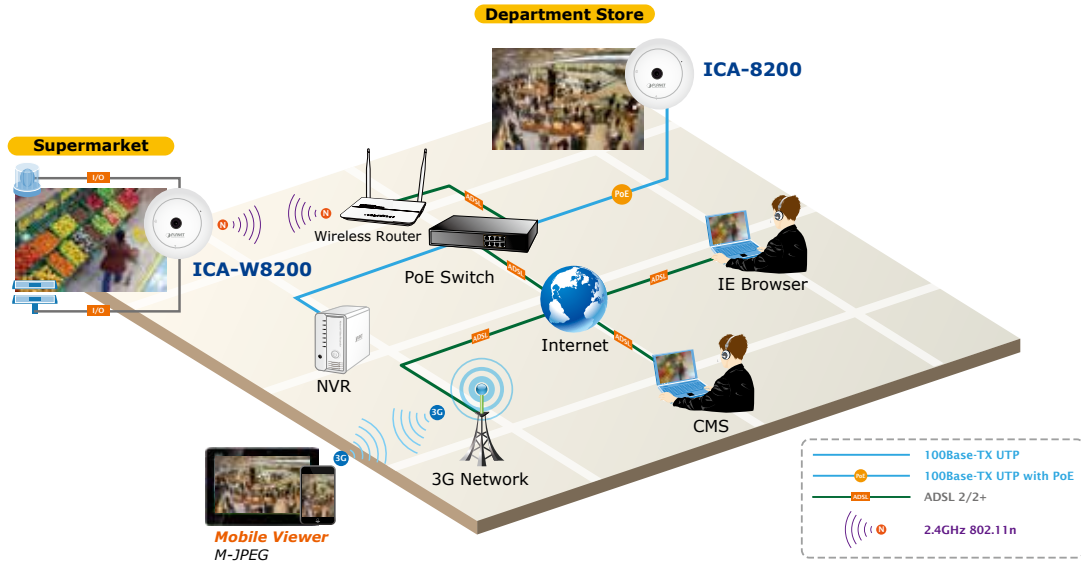

2-way Audio

Motion Detection & Alarms

It is easy to configure motion detection windows by the web management interface of the ICA-W8200. Users can have total control in determining the object and sensitivity of these motion detection windows. The ICA-W8200 is able to send email notifications, alerts and snapshots to any dedicated email account. This will alert the user of any event in real time, no matter where the recipient may be.

Motion-activated Recording & Instant Email Alert

High-quality Streaming via 11n Wireless Connectivity

The ICA-W8200 adopts IEEE 802.11n wireless technology to communicate at maximum wireless signal rate and ensures secure transmission with WEP and WPA encryptions. It allows you to stream high-quality video to remote sites and mobile devices. A Site Survey feature also allows you to view and connect to nearby wireless networks with ease. Complying with ONVIF, the ICA-W8200 is therefore interoperable with the third brand camera in the market, which greatly supports users to integrate with their existing surveillance network. It also includes 64-CH central management software for ease of maintenance and remote monitoring. The ICA-W8200 is indisputably the top choice for reliable and high performance surveillance.

Its Save-to-NAS and Save-to-SD card makes you easy to save your data. Besides, NVR and Web UI management make you easy to do the configuration and live viewing. Moreover, viewing your baby on your smart phone would give you a peace of mind. Of course, this nice camera supports IEEE 802.11n wireless and facilitates the indoor surveillance applications without worrying the wire clutters. With so many features offered, the ICA-8200 no doubt is your best choice for indoor surveillance solution.