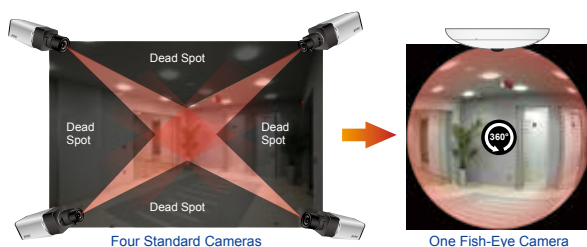

2 Mega-pixel Wireless Fisheye IP Camera

Compact Wireless Panoramic Camera for Wide View Surveillance

PLANET ICA-W8200 2 mega-pixel Wireless Fish-Eye IP Camera supports H.264, MPEG-4 and JPEG compression formats and delivers excellent picture quality in up to 1440 x 1440 pixels at 15 frames per second (fps). Incorporating the professional 2 mega-pixel resolution sensor, the ICA-W8200 provides high-quality images and panorama function with quad view to enable images of monitoring and recording from four different angles to be displayed simultaneously. It offers 180° panoramic view by wall mount installation and 360° surround view in deployment of ceiling mount. Therefore, users do not need to install multiple IP cameras and hence save tremendous installation and maintenance costs. Moreover, the unique design makes it the ideal solution to surveillance applications in boutiques, stores, restaurants, indoor public areas, etc.

Full Surveillance with 360° Surround View

Furthermore, the ICA-W8200 is a fish-eye camera that allows you to monitor all angles of a location using just one camera and thus saves lots of the traditional mechanical Pan/Tilt maintenance cost. The distorted hemispherical image of the fish-eye camera will be converted into the conventional rectilinear projection. Without installing any software, you can watch live view and utilize functions such as motion detection and camera tampering through the Web interface using a web browser. Distortion correction feature of the ICA-W8200 can fix the camera video so you can use e-PTZ to zoom in, zoom out, and pan across your camera's video to survey a large area easily.

Camera

- Fish-Eye Lens to bring 360° /180° panoramic wide angle view
- 1/2.5" 2 mega-pixel progressive scan CMOS sensor
- Unique Fish-Eye hardware correction technology
- 1.9 lux minimum illumination at F2.0
- 9 different video modes including digital PTZ function
- Removable IR-cut Filter for Day & Night Function