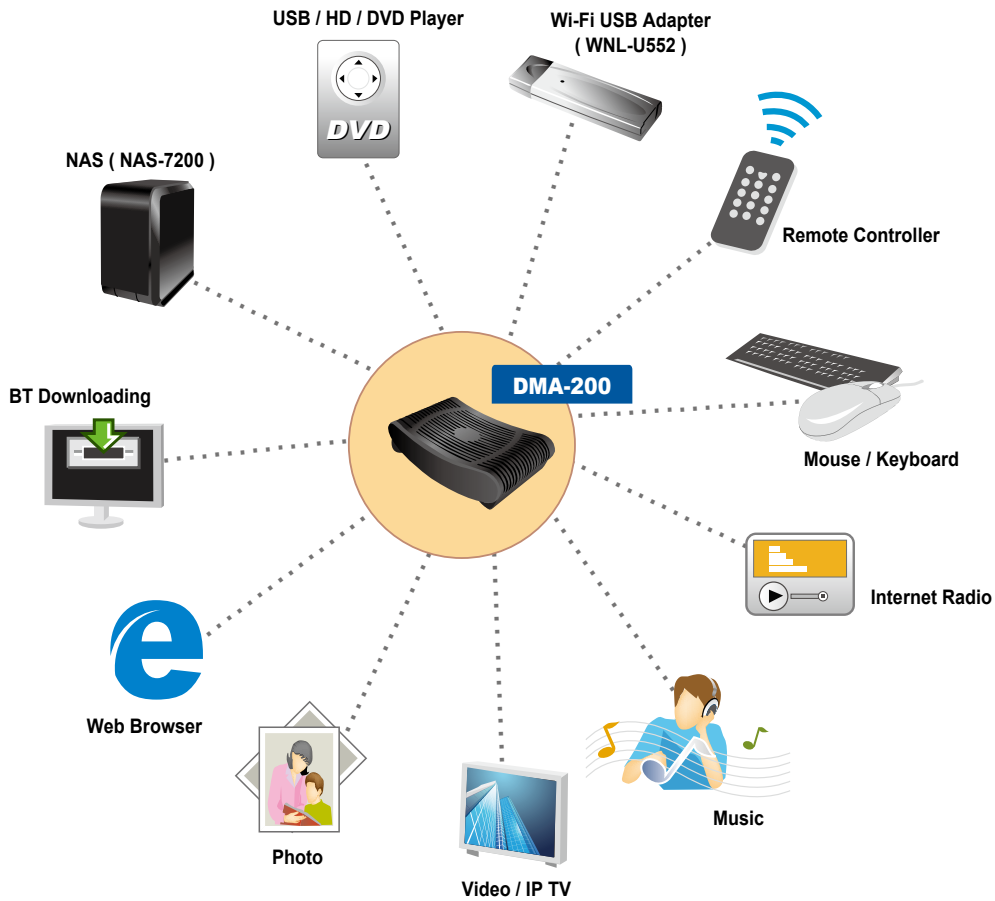

# Digital Media Center

The PLANET Digital Media Center, DMA-200 is an advanced customer premises equipment (CPE) device for delivering streaming audio, video, and data directly from network or Internet on consumers' TV sets and/or Home Entertainment systems. If you have already set up your local area network or connected to Internet, you can huddle on the sofa using supplied remote control to search and enjoy your favorite pictures, movies, or surf webs but no need to always be seated next to your computer or Home Entertainment systems. Besides connecting your PC/NAS with the network, you can simply plug in your USB devices to access and play the media files via user-friendly On-Screen Display (OSD) menu.

In order to meet your need of surfing Internet on TV, the DMA-200 provides web browser, bit torrent download and Internet radio function so you can freely choose these features and enjoy amazing variety of Internet video contents.

With the fascinating features, the DMA-200 provides advanced MPEG1/2/4 video and MP3 audio compression algorithms and can deliver content streams with optimal quality over networks with limited bandwidth. The PLANET DMA-200 provides an immersive way of managing and interacting with your entertainment library so that you are able to explore your complete digital collections of music, photos, and videos in a single window. The DMA-200 is a powerful Digital Media Center supporting Standard and High Definition (HD) video, audio/video playback, web browsing and a myriad of media applications.

**APPLICATIONS**

*Bring You Digital Life Anywhere & Anytime*

Watch the digital music videos, movies and photos on any TV in your home without running wires. With elegant and easy-to-navigate menu screens, you can view family slide shows, browse your music collection by cover art, listen to entire playlists, or choose from a vast selection of Internet TV/Radio stations all over the world.