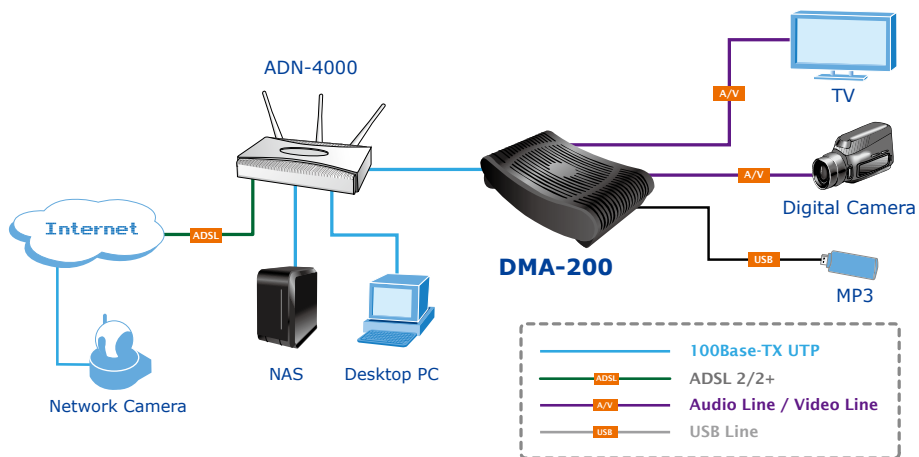

Watch the digital music videos, movies and photos on any TV in your home without running wires. With elegant and easy-to-navigate menu screens, you can view family slide shows, browse your music collection by cover art, listen to entire playlists, or choose from a vast selection of Internet TV/Radio stations all over the world.