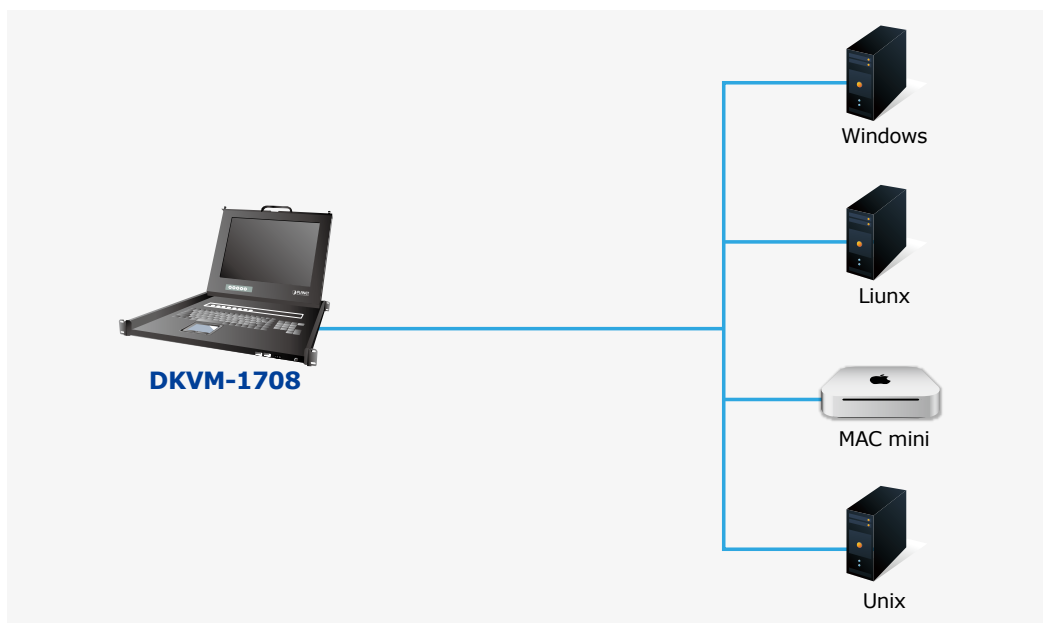

Modular KVM Switches

The users can use the DKVM-1708 as single port console or through some simple action and few screws to be 8 ports KVM Switch.

Hardware

- Heavy Duty Electroplated Steel
- Supports high resolution up to 1280 x 1024 @ 75Hz
- Complies with EIA RS-310C 19" Rack Mount standard

Powerful Mouse / Keyboard Support

In the present computer applications, a mouse is essential for system control. The DKVM-1708 fully supports all PS/2 compatible mice in the market such as Logitech, Microsoft, IBM and etc. It provides the PS/2 Keyboard Port of the CODE SET1/2/3 and further allows you to use the KVM for all kinds of servers, PCs or their combinations.

Application

Integrated with PLANET KVM Switches KVM-810 and KVM-1610, a KVM chain can be constructed easily by using the DKVM-1708.

The Combo-Free KVM can be connected to any PC or server directly without concern of keyboard / mouse interface compatibility.