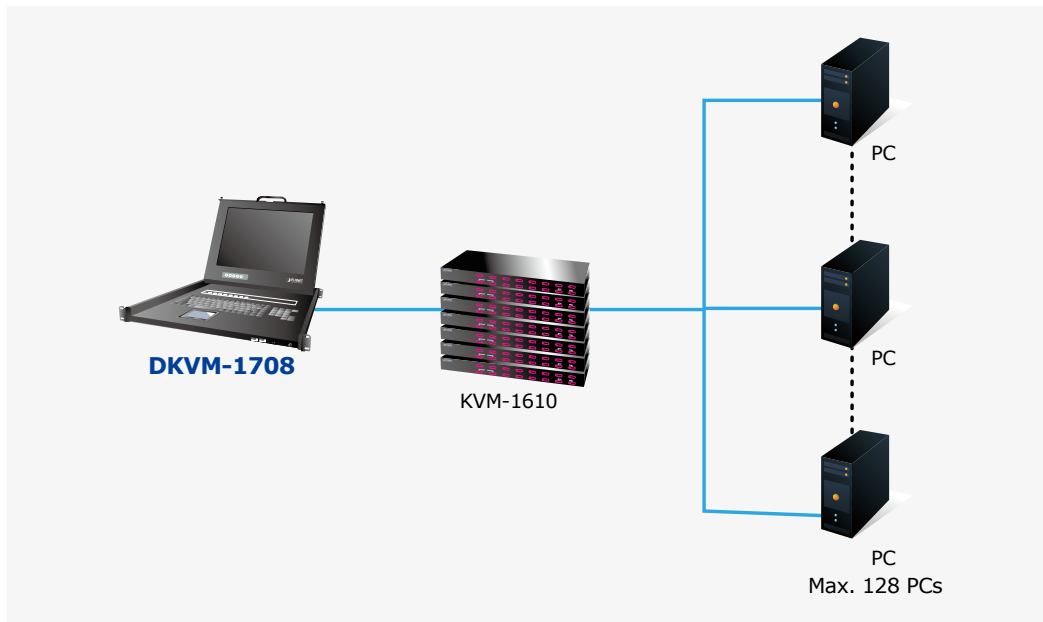

Common Keyboard Languages Support

The DKVM-1708 supports several common languages in the world including English, Germany, French, Italian, Spanish, and Chinese on its keyboard so that the device can be easily applied in most of the countries.

Powerful Mouse / Keyboard Support

In the present computer applications, a mouse is essential for system control. The DKVM-1708 fully supports all PS/2 compatible mice in the market such as Logitech, Microsoft, IBM and etc. It provides the PS/2 Keyboard Port of the CODE SET1/2/3 and further allows you to use the KVM for all kinds of servers, PCs or their combinations.

Application

Integrated with PLANET KVM Switches KVM-810 and KVM-1610, a KVM chain can be constructed easily by using the DKVM-1708.