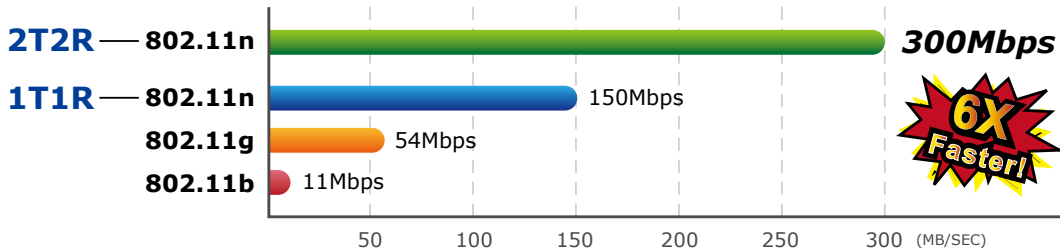

High Speed 802.11n Wireless Experience

The WDL-U700 offers a reliable and cost effective wireless extending solution. It adopts IEEE 802.11n standard with 2T2R antenna technology and is backward compatible with IEEE 802.11b and 802.11g. The WDL-U700 supports USB 2.0 interface that integrates with one transmit channel and one concurrent receive channel to enable the speed up to 300Mbps for both data upload and download.