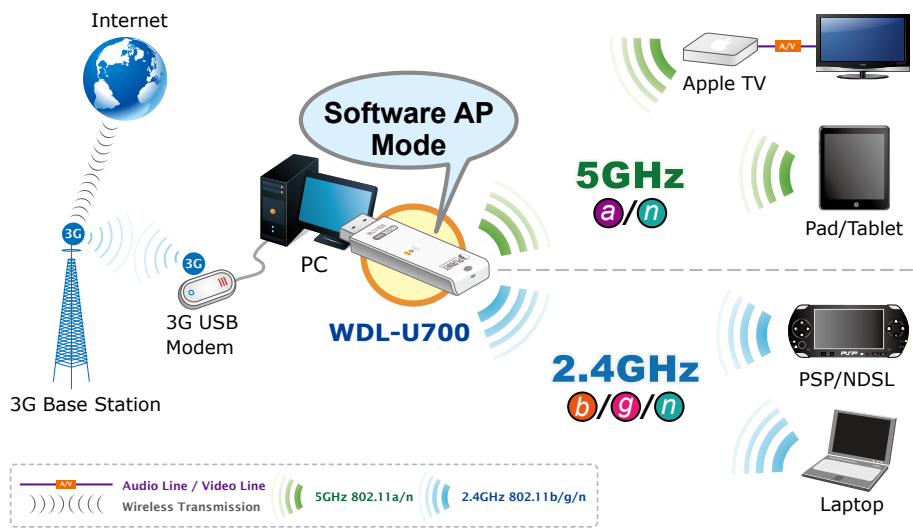

300Mbps Dual Band 802.11n Wireless USB Adapter

2.4G & 5G Dual Band Wireless Connectivity

The WDL-U700 is a cost-effective, highly integrated USB Wireless Adapter containing the dual band technology that supports 2.4GHz or 5GHz wireless signals on a Wireless Adapter. It supports up to 300Mbps data rate and fully complies with 802.11a/b/g/n specifications, providing feature-rich wireless connectivity at high standards, and delivering reliable throughput from an extended distance. Designed in optimized RF architecture and baseband algorithms, the WDL-U700 provides superb performance with low power consumption. The WDL-U700 Wireless USB Adapter complies to standard based features in the areas of security, quality of service and international regulation, and therefore gives end users the greatest performance anytime in any circumstance.

WPS (Wi-Fi Protected Setup)
Quick & Easy Wireless connection

Multiple OS Compliant

Enabling convenient application, the WDL-U700 supports most popular operating systems including Windows 2000, XP, Vista, Win7, Linux, and MAC OS X. With high speed capability, users can have higher wireless transmission speed anywhere and anytime.

Software Access Point Function for Wireless Connection Sharing

More than just being an adapter for PC and laptop connecting to high speed wireless network, the WDL-U700 can also become a wireless access point. By applying the USB Wireless LAN Utility included in the package, users can switch the WDL-U700 operation mode between Station mode and Access Point mode. When the WDL-U700 is in the Access Point mode, it turns to a Wi-Fi Hotspot. The Wi-Fi supported devices such as iPhone / Android / Windows Phone / iPad / NDS / PSP can connect to it and share the wireless access easily. Therefore, travelers would then be worry free to connect to Internet wirelessly via the WDL-U700 when there is only wired Internet available.