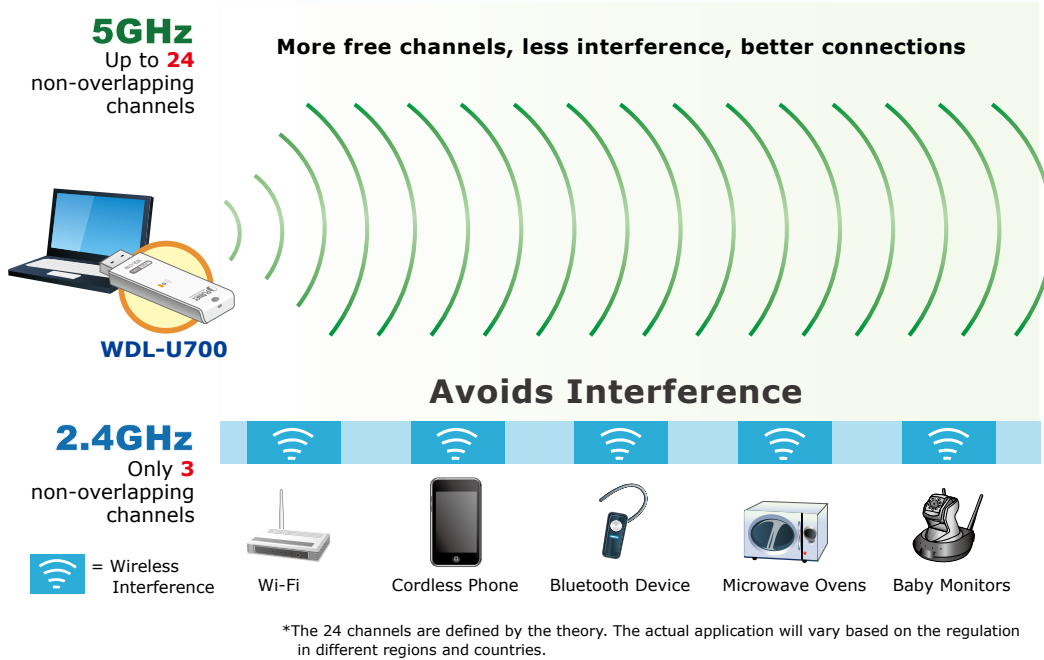

Benefits of High Speed 5GHz Signal

Since there are more and more wireless applications and electric devices using the radio frequency of 2.4GHz, the wireless channel of 2.4GHz has been already too crowded for clients to enjoy the high-speed wireless connection. In order to avoid the wireless interference between each other, the WDL-U700 provides users the radio frequency of 5GHz for watching HD videos or playing online games additionally. This function makes the WDL-U700 more suitable for multimedia applications requiring wider bandwidth.