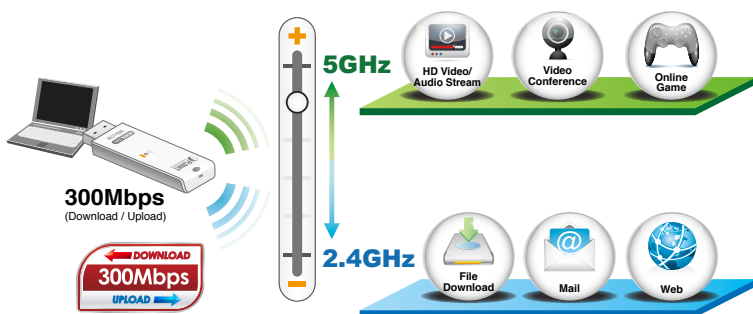

300Mbps Dual Band 802.11n Wireless USB Adapter

2.4G & 5G Dual Band Wireless Connectivity

The WDL-U700 is a cost-effective, highly integrated USB Wireless Adapter containing the dual band technology that supports 2.4GHz or 5GHz wireless signals on a Wireless Adapter. It supports up to 300Mbps data rate and fully complies with 802.11a/b/g/n specifications, providing feature-rich wireless connectivity at high standards, and delivering reliable throughput from an extended distance. Designed in optimized RF architecture and baseband algorithms, the WDL-U700 provides superb performance with low power consumption. The WDL-U700 Wireless USB Adapter complies to standard based features in the areas of security, quality of service and international regulation, and therefore gives end users the greatest performance anytime in any circumstance.

High Speed 802.11n Wireless Experience

The WDL-U700 offers a reliable and cost effective wireless extending solution. It adopts IEEE 802.11n standard with 2T2R antenna technology and is backward compatible with IEEE 802.11b and 802.11g. The WDL-U700 supports USB 2.0 interface that integrates with one transmit channel and one concurrent receive channel to enable the speed up to 300Mbps for both data upload and download.

Software Access Point Function for Wireless Connection Sharing

More than just being an adapter for PC and laptop connecting to high speed wireless network, the WDL-U700 can also become a wireless access point. By applying the USB Wireless LAN Utility included in the package, users can switch the WDL-U700 operation mode between Station mode and Access Point mode. When the WDL-U700 is in the Access Point mode, it turns to a Wi-Fi Hotspot. The Wi-Fi supported devices such as iPhone / Android / Windows Phone / iPad / NDS / PSP can connect to it and share the wireless access easily. Therefore, travelers would then be worry free to connect to Internet wirelessly via the WDL-U700 when there is only wired Internet available.