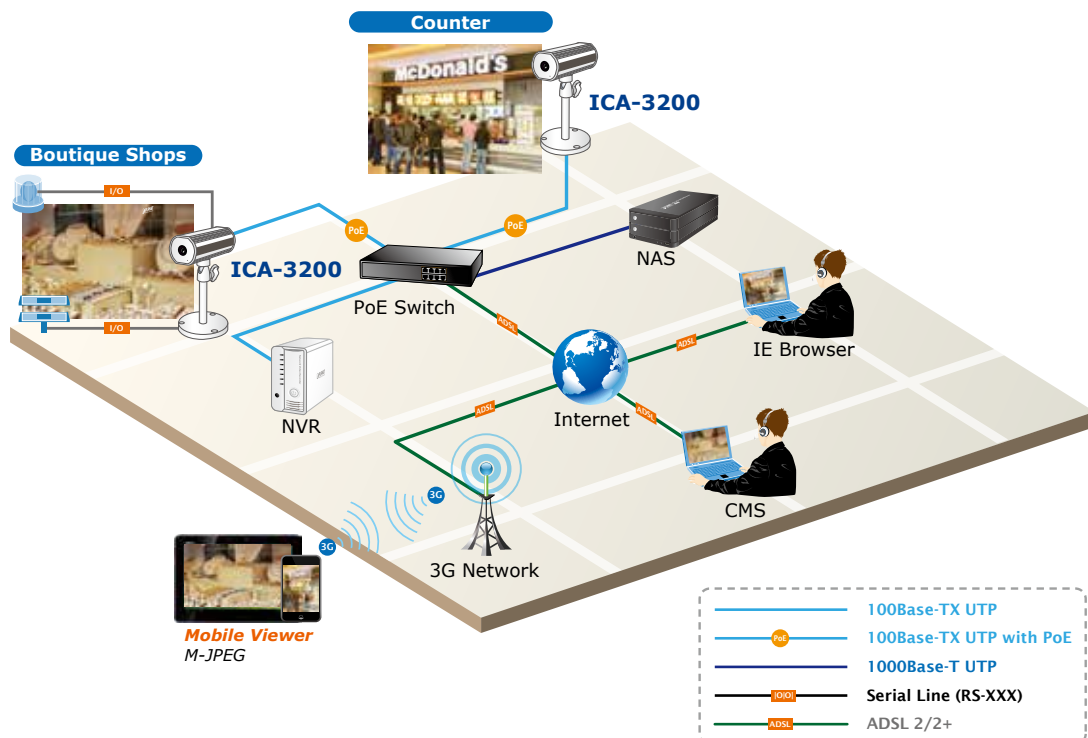

Mini Design for Easy Installation

The ICA-3200 is an ultra lightweight IP camera in compact size, thus offering a quick and simple installation on the ceilings or walls inside of houses and buildings. Installation can be finished in less than 60 seconds.

Advanced Event Management

The ICA-3200 supports a number of advanced features to enhance surveillance flexibility and event management capabilities. The advanced features include inputs/outputs for connecting to external devices such as door sensors and relays to activate light or closed doors.

Flexible Installation and Power Functionality

The ICA-3200 incorporates IEEE 802.3af Power over Ethernet technology and can be powered from a PoE Switch or PoE injector via the network, which eliminates the need for power cables and reduces installation costs. The ICA-3200 is ONVIF-compliant and therefore interoperable with other brands in the market, greatly supporting users to integrate with their existing surveillance network. In addition, the ICA-3200 includes 64-CH central management software for efficient monitoring. The ICA-3200 is indisputably the top choice for reliable and high performance surveillance.

Application

PLANET ICA-3200 can perform in various surveillance applications. With high resolution design, it can capture clear images and is perfect for identifying objects and persons. Moreover, the ICA-3200 supports 802.3af PoE interface, and facilitates the indoor surveillance applications without worrying the electric source.