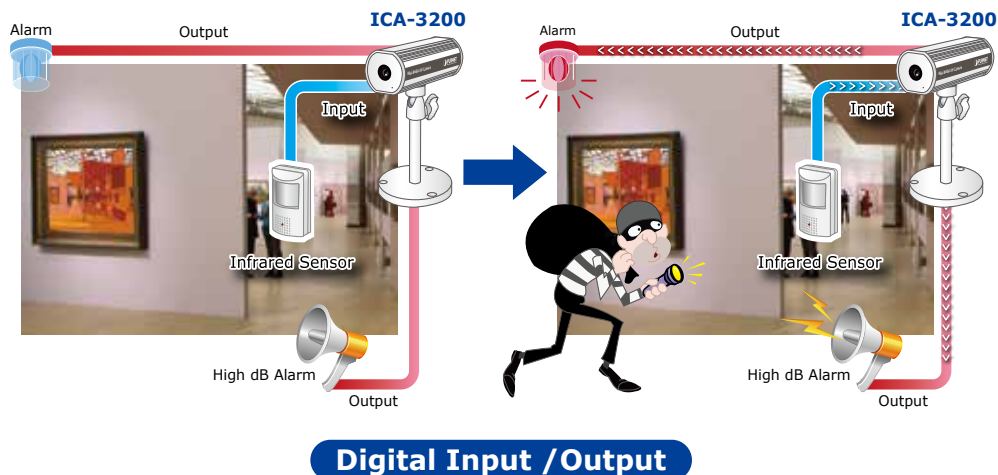

Easy Installation & Management

- ONVIF compliant for interoperability
- Tamper and motion detection for unauthorized changes
- Micro SD card local video recording supported
- Digital Input/Output for integration with sensors and alarms
- Easy configuration and management via Windows-based utility or web interface
- Cam Viewer 3 central management software supported

Mini Design for Easy Installation

The ICA-3200 is an ultra lightweight IP camera in compact size, thus offering a quick and simple installation on the ceilings or walls inside of houses and buildings. Installation can be finished in less than 60 seconds.

Advanced Event Management

The ICA-3200 supports a number of advanced features to enhance surveillance flexibility and event management capabilities. The advanced features include inputs/outputs for connecting to external devices such as door sensors and relays to activate light or closed doors.

Flexible Installation and Power Functionality

The ICA-3200 incorporates IEEE 802.3af Power over Ethernet technology and can be powered from a PoE Switch or PoE injector via the network, which eliminates the need for power cables and reduces installation costs. The ICA-3200 is ONVIF-compliant and therefore interoperable with other brands in the market, greatly supporting users to integrate with their existing surveillance network. In addition, the ICA-3200 includes 64-CH central management software for efficient monitoring. The ICA-3200 is indisputably the top choice for reliable and high performance surveillance.