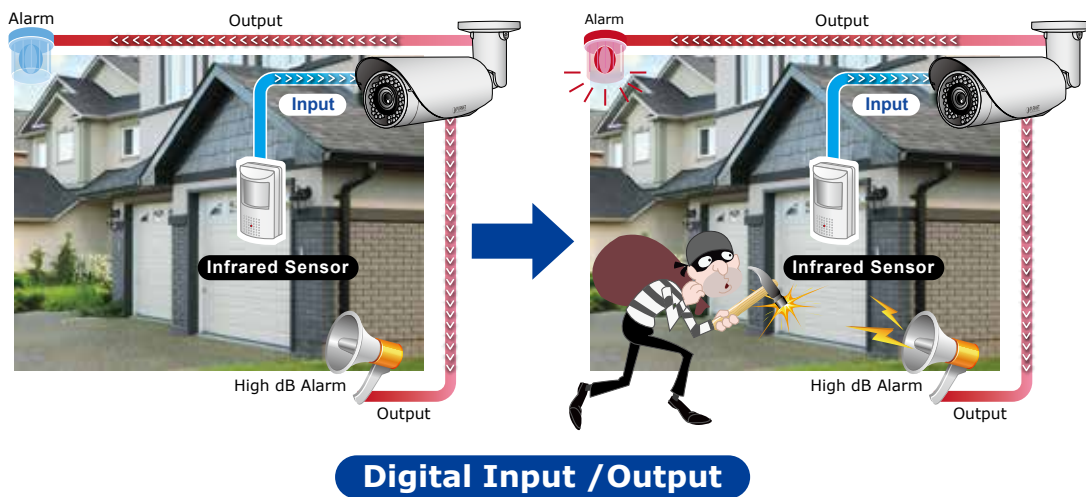

### Easy Installation & Management

- ONVIF compliant for interoperability
- Built-in 35 IR illuminators, effective up to 25 meters
- IP66 outdoor classifications with cable management bracket for rigorous environment
- Built-in Samba client for NAS
- 3GPP for 3G mobile remote applications
- Micro SD card local video recording supported
- Digital Input/Output for integration with sensors and alarms
- Cam Viewer 3 Central Management software supported

*Flexible Installation and Powerful Functionality*

The ICA-3550V incorporates IEEE 802.3af Power over Ethernet technology and can be powered from a PoE Switch via the network, which eliminates the need for power cables and reduces installation costs. The ICA-3550V is ONVIF-compliant and therefore interoperable with other brand's products in the market, greatly supporting users to integrate with their existing surveillance network. In addition, the ICA-3550V includes 64-CH central management software for efficient monitoring. The ICA-3550V is indisputably the top choice for reliable and high performance surveillance.