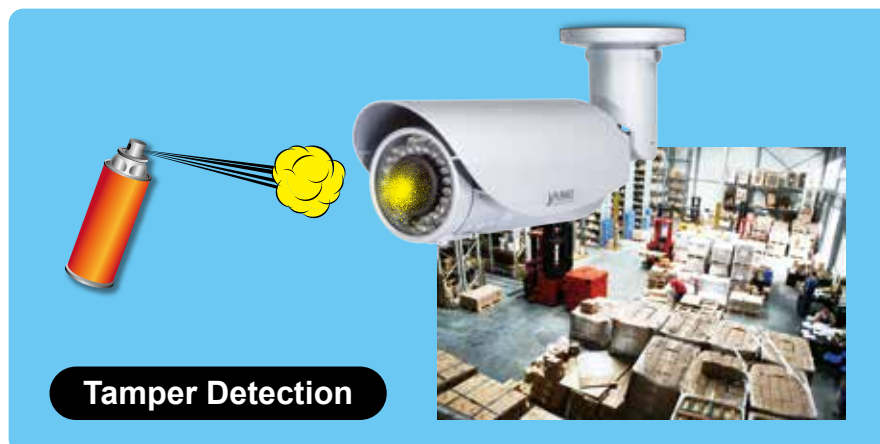

Flexible Installation and Powerful Functionality

The ICA-3550V incorporates IEEE 802.3af Power over Ethernet technology and can be powered from a PoE Switch via the network, which eliminates the need for power cables and reduces installation costs. The ICA-3550V is ONVIF-compliant and therefore interoperable with other brand's products in the market, greatly supporting users to integrate with their existing surveillance network. In addition, the ICA-3550V includes 64-CH central management software for efficient monitoring. The ICA-3550V is indisputably the top choice for reliable and high performance surveillance.

Vari-Focal and Camera Tampering Detection Offers the Best Recording Flexibility

The ICA-3550V incorporates the mega-pixel vari-focal Lens, which has the option of selecting a high millimeter setting for narrow viewing fields or a low millimeter setting for wider viewing fields. The ICA-3550V is also provided with three individually configurable motion detection zones. The camera can record video or trigger alarms or alerts when camera image is tampered.