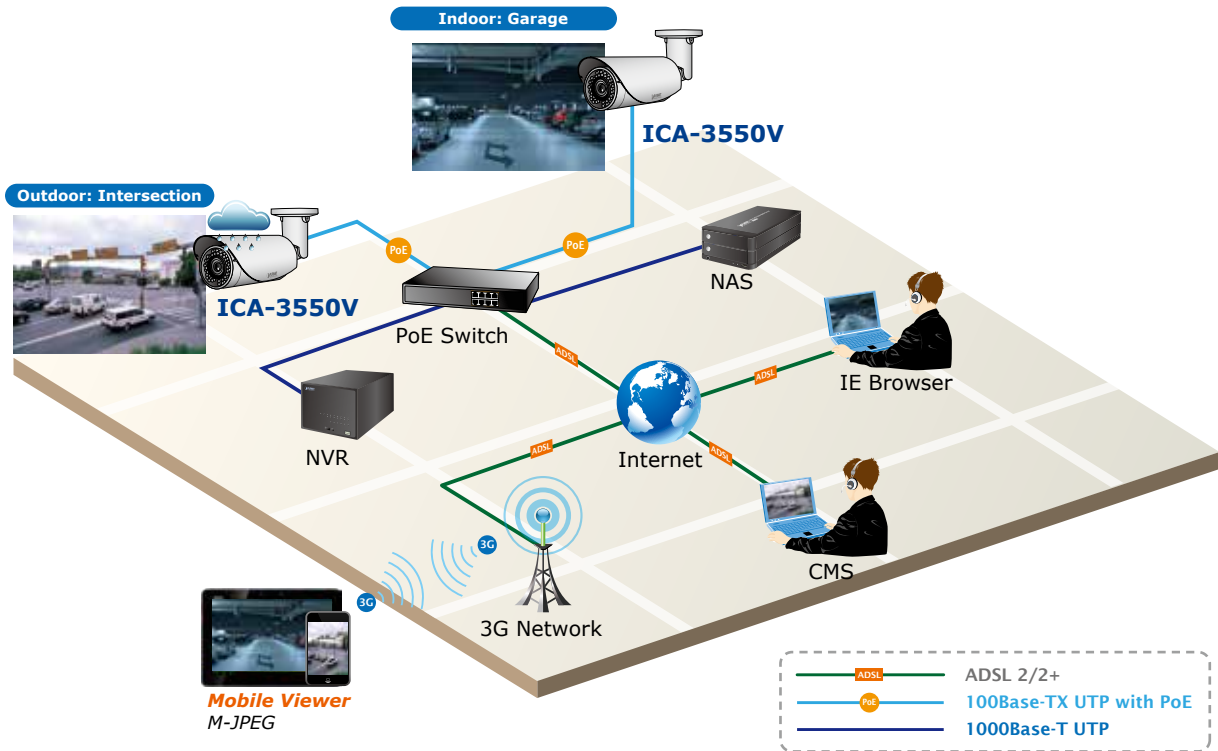

### Easy Installation & Management

- ONVIF compliant for interoperability
- Built-in 35 IR illuminators, effective up to 25 meters
- IP66 outdoor classifications with cable management bracket for rigorous environment
- Built-in Samba client for NAS
- 3GPP for 3G mobile remote applications
- Micro SD card local video recording supported
- Digital Input/Output for integration with sensors and alarms
- Cam Viewer 3 Central Management software supported

*Flexible Installation and Powerful Functionality*

The ICA-3550V incorporates IEEE 802.3af Power over Ethernet technology and can be powered from a PoE Switch via the network, which eliminates the need for power cables and reduces installation costs. The ICA-3550V is ONVIF-compliant and therefore interoperable with other brand's products in the market, greatly supporting users to integrate with their existing surveillance network. In addition, the ICA-3550V includes 64-CH central management software for efficient monitoring. The ICA-3550V is indisputably the top choice for reliable and high performance surveillance.

*Vari-Focal and Camera Tampering Detection Offers the Best Recording Flexibility*

The ICA-3550V incorporates the mega-pixel vari-focal Lens, which has the option of selecting a high millimeter setting for narrow viewing fields or a low millimeter setting for wider viewing fields. The ICA-3550V is also provided with three individually configurable motion detection zones. The camera can record video or trigger alarms or alerts when camera image is tampered.

## Applications

PLANET ICA-3550V can perform in various surveillance applications. With high resolution design, it can capture clear images and is perfect for identifying objects and persons. Moreover, the ICA-3550V supports 802.3af PoE interface and facilitates the outdoor surveillance applications without worrying the electric source area.