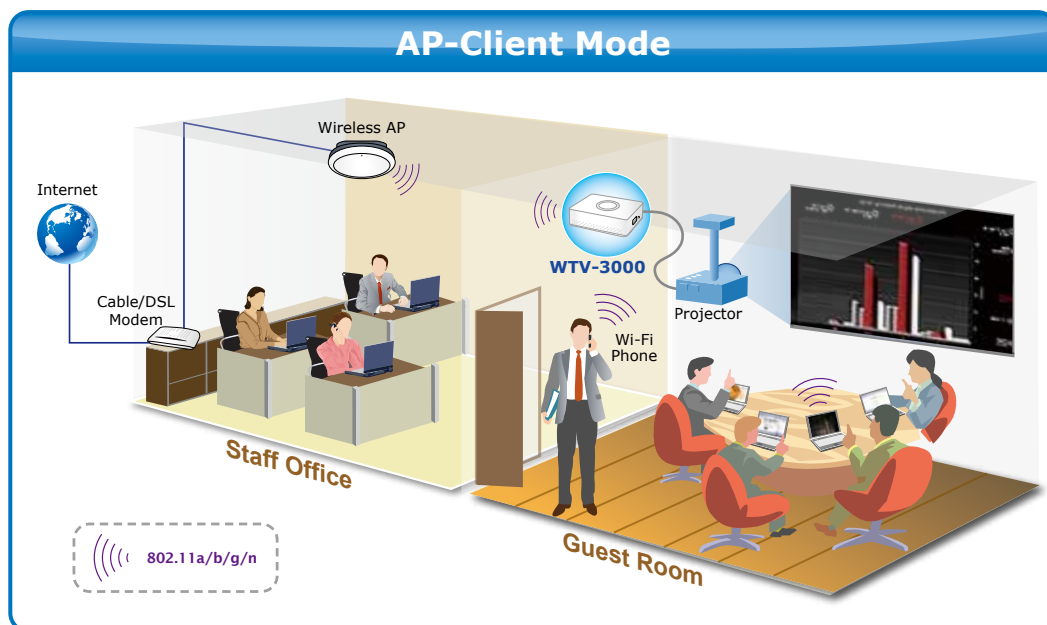

Network and Configuration

- Near real-time 30fps network screen projection
- Play on-line games and watch internet video on your TV
- Enjoy the Blu-ray™ movies and internet video up to 1080p Full HD resolution on big screen TV
- Easily connect a PC to HDTV with Intel WiDi® technology
- Supports screen mirroring from your PC, smart phone , or tablet with Wi-Fi Miracast technology
- Easily share music, picture, or video from your PC, smart phone, or tablet to TV with AirFun Mode
- Compatible with Windows XP / Vista / Win7 / Win8, Mac and Linux

Applications

Home Application

With PLANET WTV-3000, parents and children can easily watch contents of their PC, laptop or smartphone on their TVs in their homes.

Office Application

The AP Client Mode function helps the MIS integrate the WTV-3000 with the existing Access Point through Wi-Fi easily and quickly. The supervisors and staff are able to present their reports or presentations on the screen from their PC or laptop via PLANET WTV-3000 in a meeting.