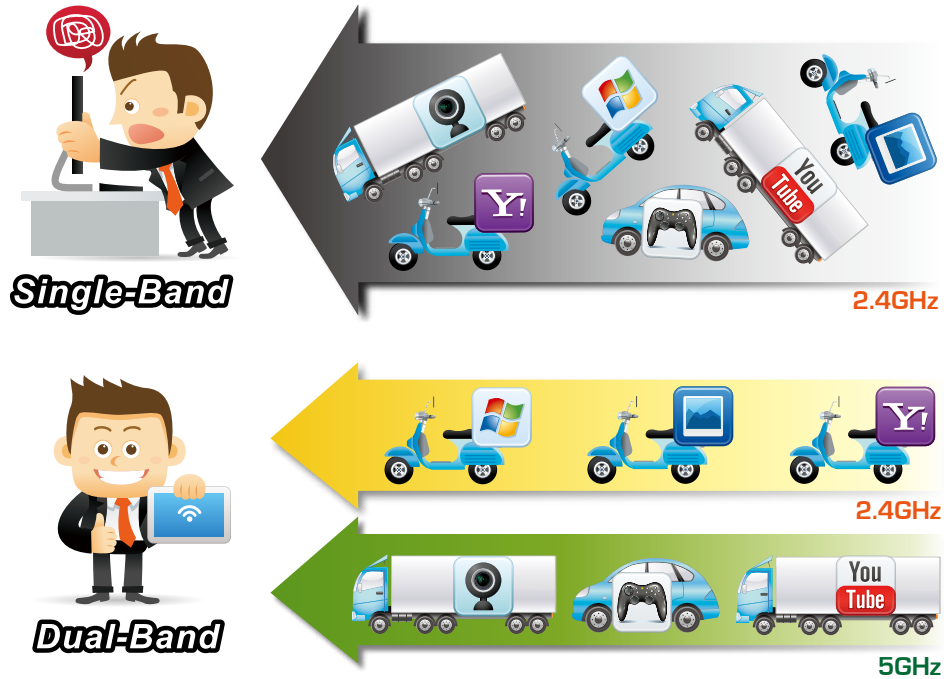

2.4GHz and 5GHz Dual-Band Wi-Fi Transmission

Since there are more and more wireless applications and electric devices using the radio frequency of 2.4GHz, the wireless channel of 2.4GHz has been already too crowded for clients to enjoy the high-speed wireless connection. In order to avoid the wireless interference between each other, the WTV-3000 provides users with the radio frequency of 5GHz for watching HD videos or playing online games additionally. At the same time, it enables other users to surf the Internet via the original radio frequency of 2.4GHz.