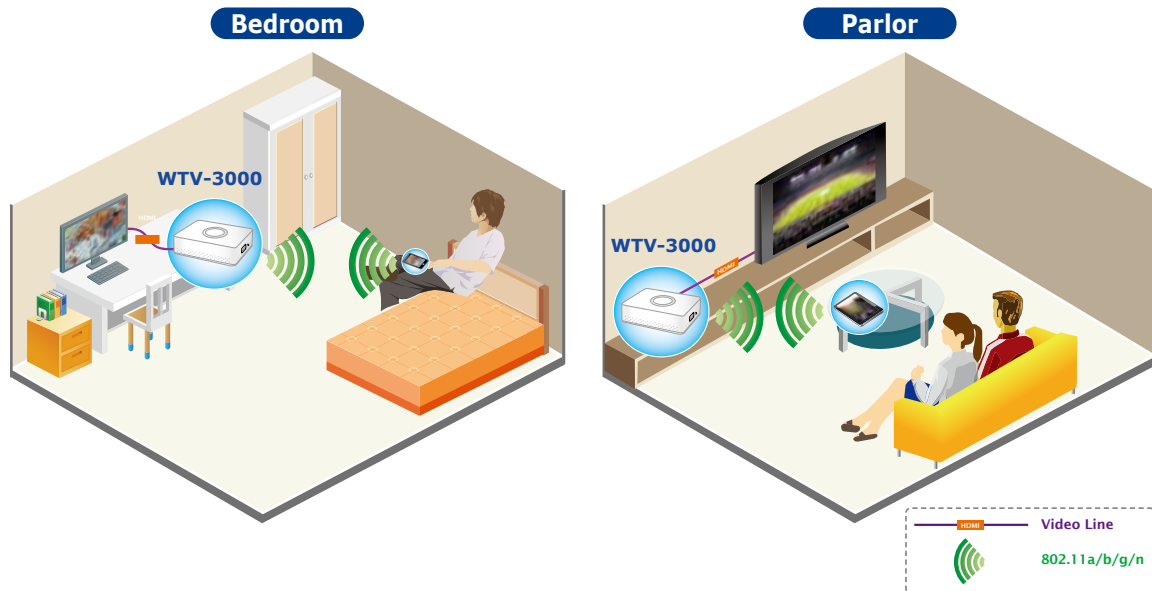

Network and Configuration

- Near real-time 30fps network screen projection
- Play on-line games and watch internet video on your TV
- Enjoy the Blu-ray™ movies and internet video up to 1080p Full HD resolution on big screen TV
- Easily connect a PC to HDTV with Intel WiDi® technology
- Supports screen mirroring from your PC, smart phone , or tablet with Wi-Fi Miracast technology
- Easily share music, picture, or video from your PC, smart phone, or tablet to TV with AirFun Mode
- Compatible with Windows XP / Vista / Win7 / Win8, Mac and Linux

2.4GHz and 5GHz Dual-Band Wi-Fi Transmission

Since there are more and more wireless applications and electric devices using the radio frequency of 2.4GHz, the wireless channel of 2.4GHz has been already too crowded for clients to enjoy the high-speed wireless connection. In order to avoid the wireless interference between each other, the WTV-3000 provides users with the radio frequency of 5GHz for watching HD videos or playing online games additionally. At the same time, it enables other users to surf the Internet via the original radio frequency of 2.4GHz.

Convenient nano-design blends in nicely with any surrounding

With dimensions of 85 x 65 x 16 mm only, the WTV-3000 features a super compact and sleek design that blends in nicely with any surrounding at home or office.

Applications

Home Application

With PLANET WTV-3000, parents and children can easily watch contents of their PC, laptop or smartphone on their TVs in their homes.

Office Application

The AP Client Mode function helps the MIS integrate the WTV-3000 with the existing Access Point through Wi-Fi easily and quickly. The supervisors and staff are able to present their reports or presentations on the screen from their PC or laptop via PLANET WTV-3000 in a meeting.