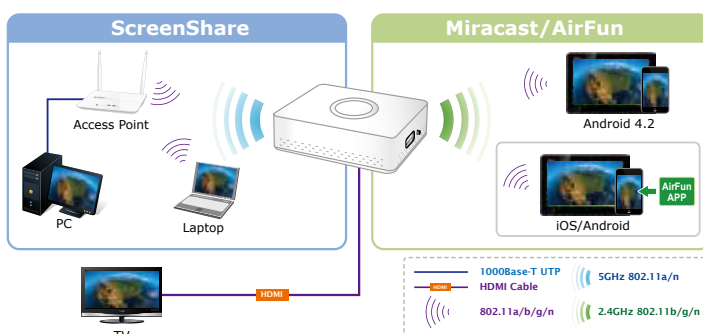

Wireless Display TV Adapter

Wirelessly Mirroring Whatever on Your TV

PLANET WTV-3000 is a Wireless Display TV Adapter adopting IEEE 802.11n technology to provide 300Mbps high speed wireless transmission. With a laptop / smart phone / tablet and PLANET WTV-3000 Wireless Display TV Adapter, you can sit back and experience your favorite movies, videos, photos, online shows and more in Full HD on your TV with great image clarity and sound, without having to connect your laptop / smart phone / tablet to the TV using HDMI or AV cables.

Supporting Miracast, ScreenShare and Airfun Mode

The WTV-3000 supports the Wi-Fi-certified Miracast and Intel WiDi standard that simplify discovery and setup to enable you to easily mirror any content from a laptop / smart phone / tablet on your TV.

Hardware

- 2.4GHz / 5GHz dual band to get smooth wireless transmission
- HDMI output up to 1920 x 1080 resolution
- External USB storage port for video / music / picture playback
- Pocket size for easy placement and portability

Network and Configuration

- Near real-time 30fps network screen projection
- Play on-line games and watch internet video on your TV
- Enjoy the Blu-ray™ movies and internet video up to 1080p Full HD resolution on big screen TV
- Easily connect a PC to HDTV with Intel WiDi® technology
- Supports screen mirroring from your PC, smart phone , or tablet with Wi-Fi Miracast technology
- Easily share music, picture, or video from your PC, smart phone, or tablet to TV with AirFun Mode
- Compatible with Windows XP / Vista / Win7 / Win8, Mac and Linux