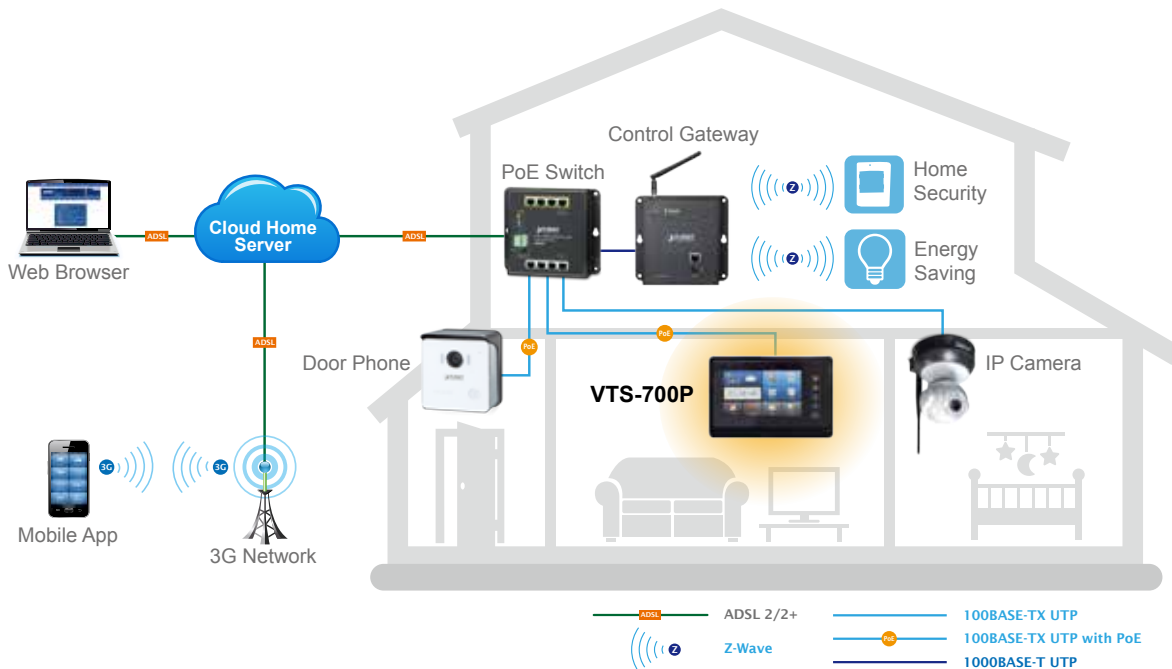

Home Automation Management with Personal Scene Mode

You can easily install the HAC-1000 Z-Wave Home Automation Control Gateway for home automation system control on your Indoor Touch Screen. In the "Scene" mode, you can set everything you want in every room of your home for any activity or anything in-between from morning to night. Four kinds of scenes can be created and customized to your personal preferences.

Multiple Scene Modes For Smart Home

Audio in HD Quality

Experience PLANET's crystal clear sound in the HDP-1100PT Door Phone and VTS-700P SIP Indoor Touch Screen PoE Video Intercom. The Acoustic Echo Cancellation (AEC) technology is adopted in PLANET's HDP-1100PT Door Phone and VTS-700P SIP Indoor Touch Screen PoE Video Intercom to minimize the sound signal distortion. In addition, with echo suppression, you'll feel like you're talking to your caller face-to-face, thus guaranteeing the best-in-class sound quality.

Applications

The VTS-700P is the all-in-one smart SIP Indoor Touch Screen PoE Video Intercom. The SIP Door Phone button by the apartment or house entrance can be easily and directly connected to the Indoor Touch Screen unit. The communicator with high resolution touch screen, wide viewing angle and SIP protocol supported is easily integrated with your current telecommunications solutions. When there is an incoming call, you can have a preview of the call from PLANET IP intercom to better identify the caller.

The system utilizes a 7" Touch Screen to get to the key functions with just one click to combine various household facility applications, including camera monitoring, access control, intercom, security, scene control, and value-added services, to bring you a new, comfortable and convenient lifestyle.